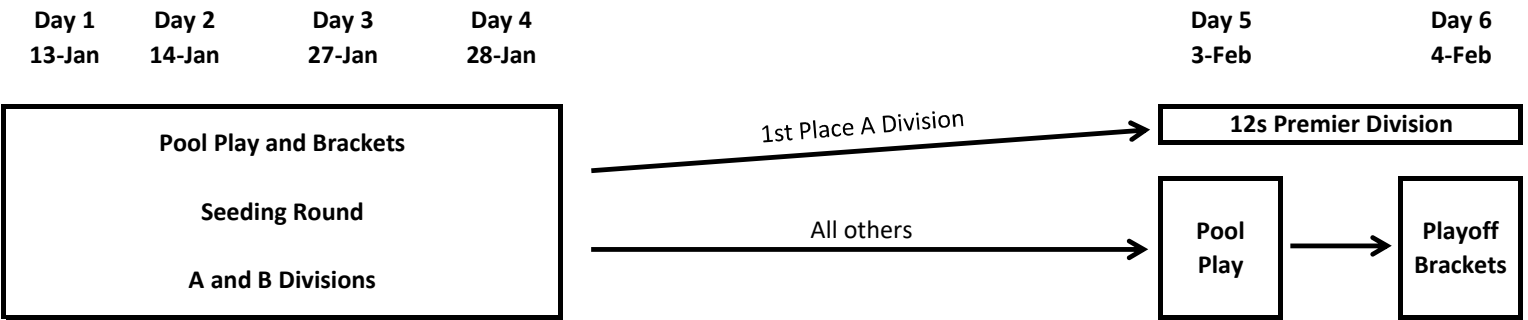

11s

12s

13s - 18s

**All formats subject to change based on number of entries to the Gateway League*