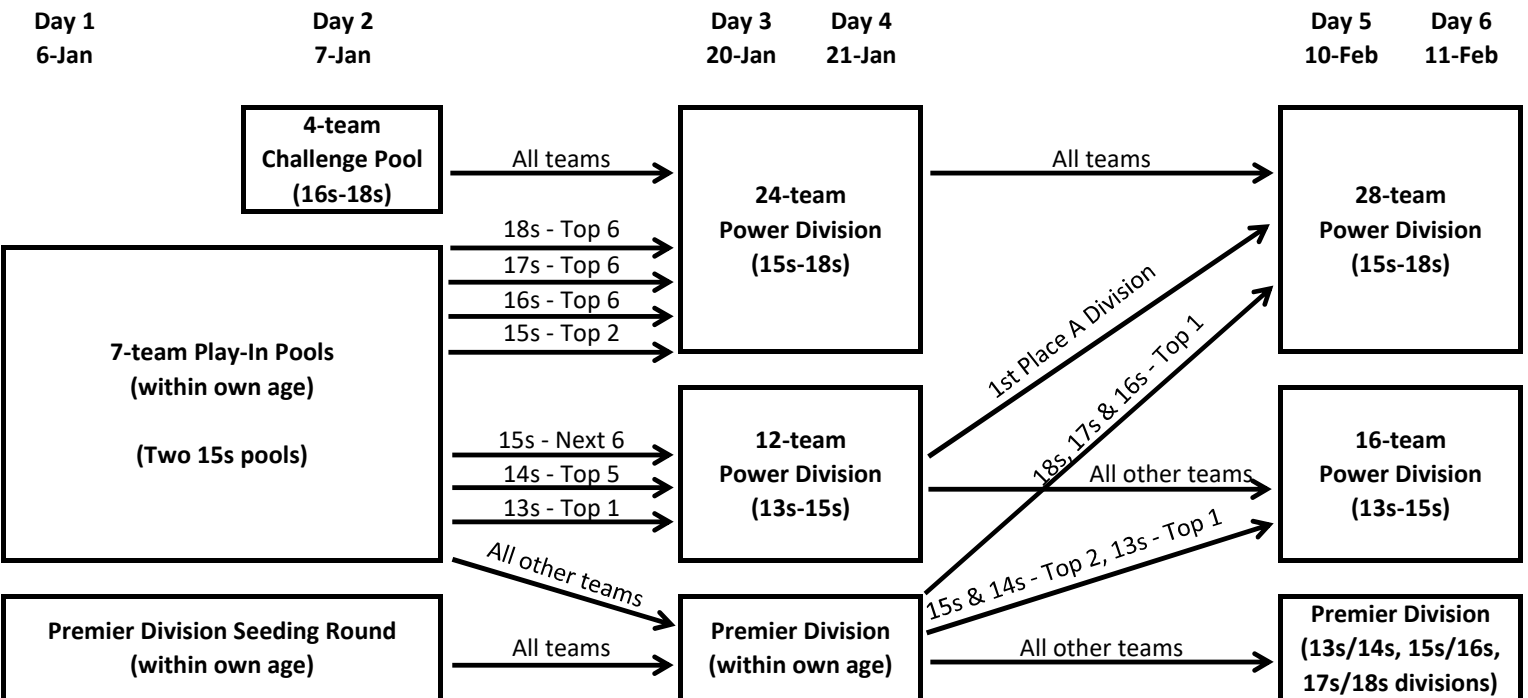

11s

12s

13s - 18s

**All formats subject to change based on number of entries to the Gateway League*