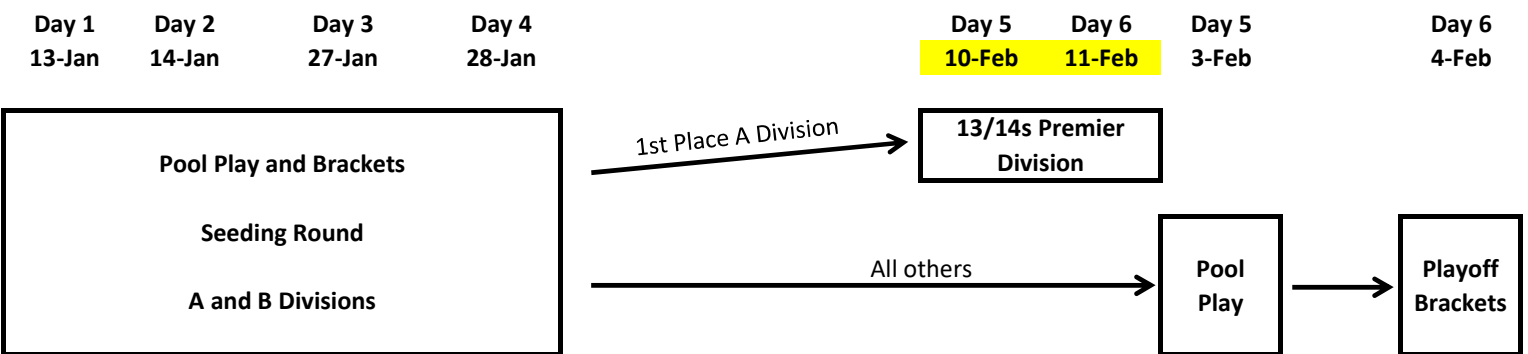

11s

12s

13s - 18s

**All formats subject to change based on number of entries to the Gateway League*